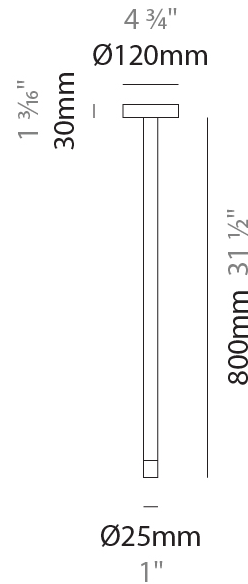

GENERAL

Series: Metropolis
Subseries: Metropolis Monopoint
Brand: Zaneen
Division: Design
Mounting Type: Surface
Mounting Location: Ceiling
Subcategory: Pendant

PHYSICAL

Shape: Cylinder
Diameter (mm): 120
Diameter (in): 4 ¾
Height (mm): 800
Height (in): 31 ½
Light Distribution: Downlight
Fixture Finish: [BLK / BRZ / IND](#)
Holder Finish: [BLK / BRZ / IND / WHI](#)
Fixture Material: Aluminum
Upon Request: Cylinder height. Max. 1830 mm / 72". Min 153mm / 6".
Min. qty required 50 pcs.

ELECTRICAL

Lamp Type: LED
Input Wattage (W): 3.65
Total Output Wattage (W): 2.7
Dimming: Non-Dimmable
Driver Included: Yes
Driver Location: Integrated
Driver Type: Constant Current - Universal
Driver Class: Class 2
Input Voltage (V): 120 - 277
Constant Current (MA): 700
Upon Request: (Not included - see components) Remote: Phase dimming @120Vac only / 0-10Vdc dimming (dimming requires min. 3 fixtures)

LED

Number of LEDs: 1
Color Temperature (°K): [3000 / 4000](#)
Nominal Lumen (lm): 124 / 133
CRI: >90 CRI
Lamp Life (hrs): 50000
Upon Request: 3500K

OPTICAL

Optic°: [12 / 28 / 44](#)

RATINGS AND CERTIFICATIONS

Certified By: Certified for North American Standards
IP rating: IP41 (Damp)
Upon Request: Damp Rated for Exterior

PROJECT
TYPE
SPECIFIER
QUANTITY
DATE