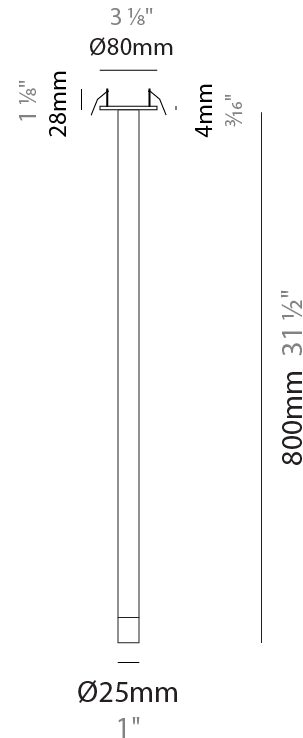

GENERAL

Series: Metropolis
Subseries: Metropolis Monopoint
Brand: Zaneen
Division: Design
Mounting Type: Surface
Mounting Location: Ceiling
Subcategory: Pendant

PHYSICAL

Shape: Cylinder
Diameter (mm): 80
Diameter (in): 3 1/8
Height (mm): 800
Height (in): 31 1/2
Light Distribution: Downlight
Fixture Finish: [BLK](#) / [BRZ](#) / [IND](#)
Holder Finish: [BLK](#) / [BRZ](#) / [IND](#) / [WHI](#)
Fixture Material: Aluminum
Upon Request: Cylinder height. Max. 1830 mm / 72". Min 153mm / 6".
Min. qty required 50 pcs.

ELECTRICAL

Lamp Type: LED
Input Wattage (W): 3.65
Total Output Wattage (W): 2.7
Dimming: Non-Dimmable
Driver Included: Yes
Driver Location: Integrated
Driver Type: Constant Current - Universal
Driver Class: Class 2
Input Voltage (V): 120 - 277
Constant Current (MA): 700
Upon Request: (Not included - see components) Remote: Phase dimming @120Vac only / 0-10Vdc dimming (dimming requires min. 3 fixtures)

LED

Number of LEDs: 1
Color Temperature (°K): [3000](#) / [4000](#)
Nominal Lumen (lm): 124 / 133
CRI: >90 CRI
Lamp Life (hrs): 50000
Upon Request: 3500K

OPTICAL

Optic°: [12](#) / [28](#) / [44](#)

RATINGS AND CERTIFICATIONS

Certified By: Certified for North American Standards
IP rating: IP41 (Damp)
Upon Request: Damp Rated for Exterior

PROJECT
TYPE
SPECIFIER
QUANTITY
DATE