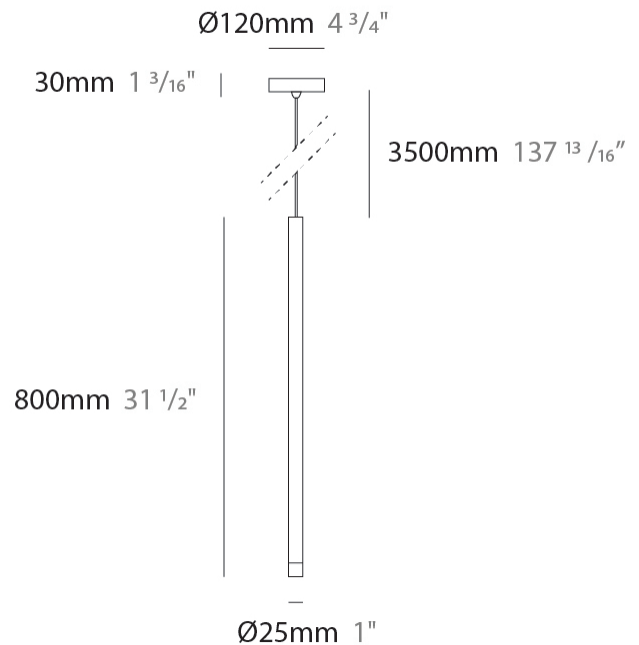

GENERAL

Series: Metropolis
Subseries: Metropolis Monopoint
Brand: Zaneen
Division: Design
Mounting Type: Suspension
Mounting Location: Ceiling
Subcategory: Pendant

PHYSICAL

Shape: Cylinder
Diameter (mm): 26
Diameter (in): 1
Height (mm): 800
Height (in): 31 1/2
Light Distribution: Downlight
Fixture Finish: BLK / BRZ / IND
Holder Finish: BLK / BRZ / IND
Fixture Material: Aluminum
Cable Details: Black or Transparent - 3500mm / 137 13 / 16"
Upon Request: Cylinder height. Max. 1830 mm / 72". Min 153mm / 6". Min. qty required 50 pcs.

ELECTRICAL

Lamp Type: LED
Input Wattage (W): 3.65
Total Output Wattage (W): 2.7
Dimming: Non-Dimmable
Driver Included: Yes
Driver Location: Integrated
Driver Type: Constant Current - Universal
Driver Class: Class 2
Input Voltage (V): 120 - 277
Constant Current (MA): 700
Upon Request: (Not included - see components) Remote: Phase dimming @120Vac only / 0-10Vdc dimming (dimming requires min. 3 fixtures)

LED

Number of LEDs: 1
Color Temperature (°K): 3000 / 4000
Max. Delivered Lumen (lm): 114 / 122
Nominal Lumen (lm): 124 / 133
CRI: >90 CRI
Lamp Life (hrs): 50000
Upon Request: 3500K

OPTICAL

Optic°: 12 / 28 / 44

RATINGS AND CERTIFICATIONS

Certified By: Certified for North American Standards
IP rating: IP41 (Damp)
Upon Request: Damp Rated for Exterior