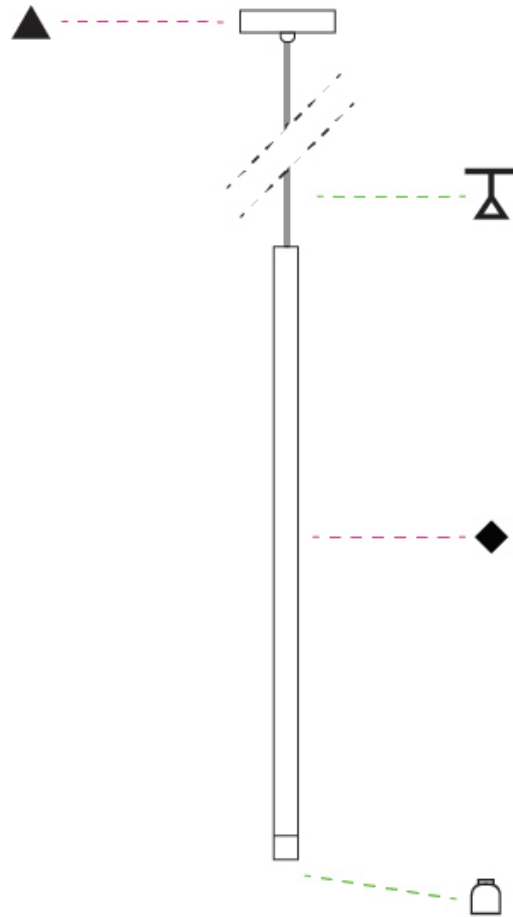

METROPOLIS MONOPOINT SUSPENSION

D201027-

PROJECT
TYPE
SPECIFIER
QUANTITY
DATE

D